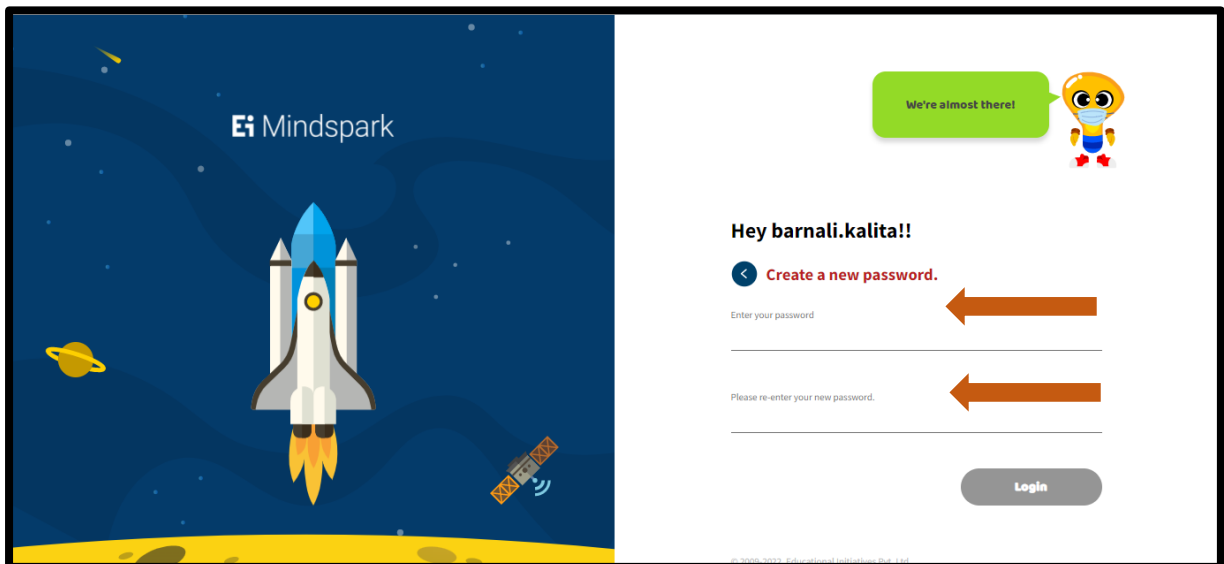

4. Create a new password and re-enter the same