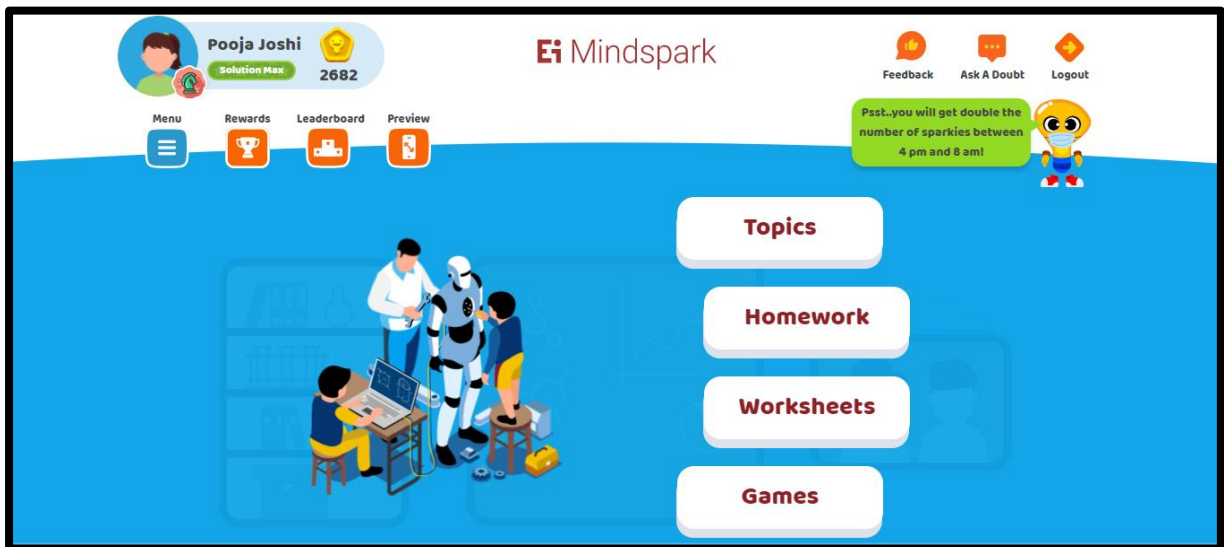

MINDSPARK MATHS- LOGIN GUIDE

1. Use google browser and login with the

URL learn.mindspark.in

Do not click from here. Type the URL in the browser and click 'Enter'.

2. You will be led into the Mindspark login page. Enter the username provided by the school

3. Next enter the password. For first time login, password is the same as the username

4. Create a new password and re-enter the same

5. You have logged into the Mindspark Home page.
Click on the TOPICS tab