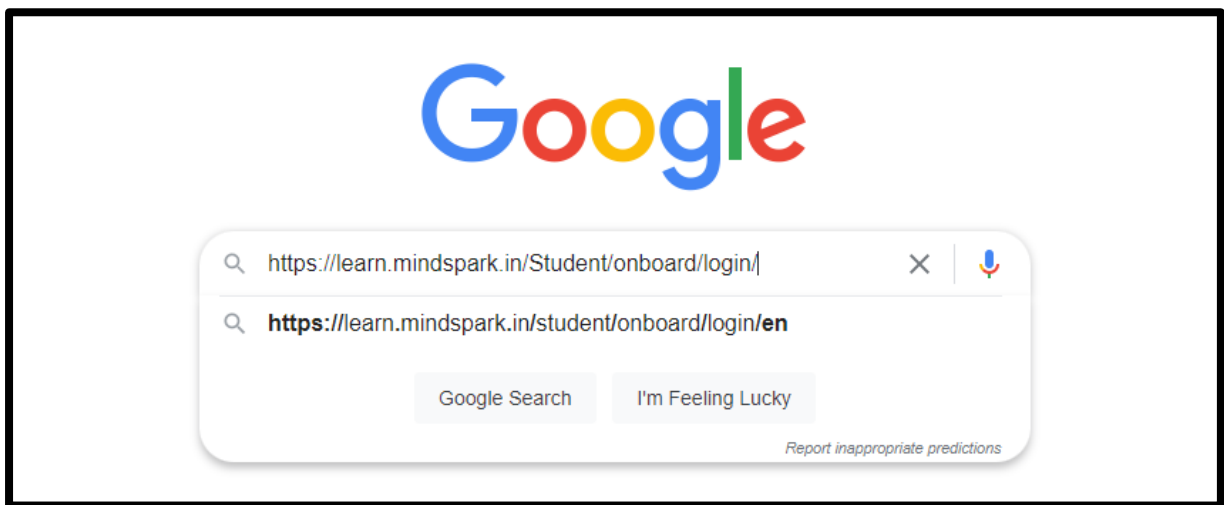

MINDSPARK MATHS- LOGIN GUIDE

1. Use google browser and login with the

URL learn.mindspark.in

Do not click from here. Type the URL in the browser and click 'Enter'.

2. You will be led into the Mindspark login page. Enter the username provided by the school