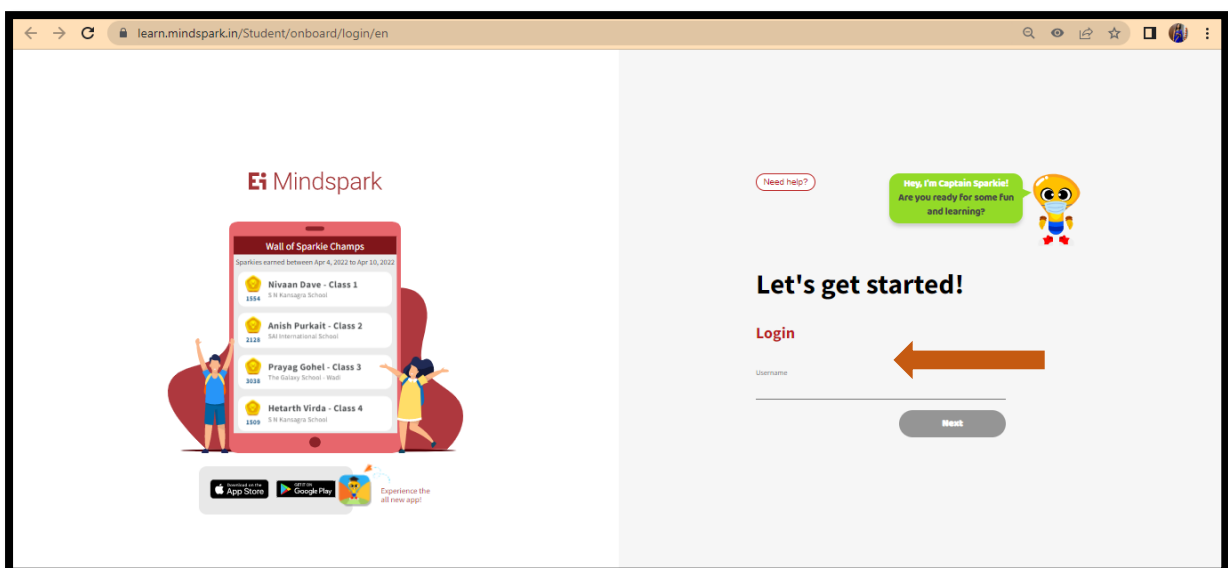

MINDSPARK MATHS- LOGIN GUIDE

1. Use google browser and login with the

URL learn.mindspark.in

Do not click from here. Type the URL in the browser and click 'Enter'.

2. You will be led into the Mindspark login page. Enter the username provided by the school

3. Next enter the password. For first time login, password is the same as the username

4. Create a new password and re-enter the same

5. You have logged into the Mindspark Home page.
Click on the TOPICS tab