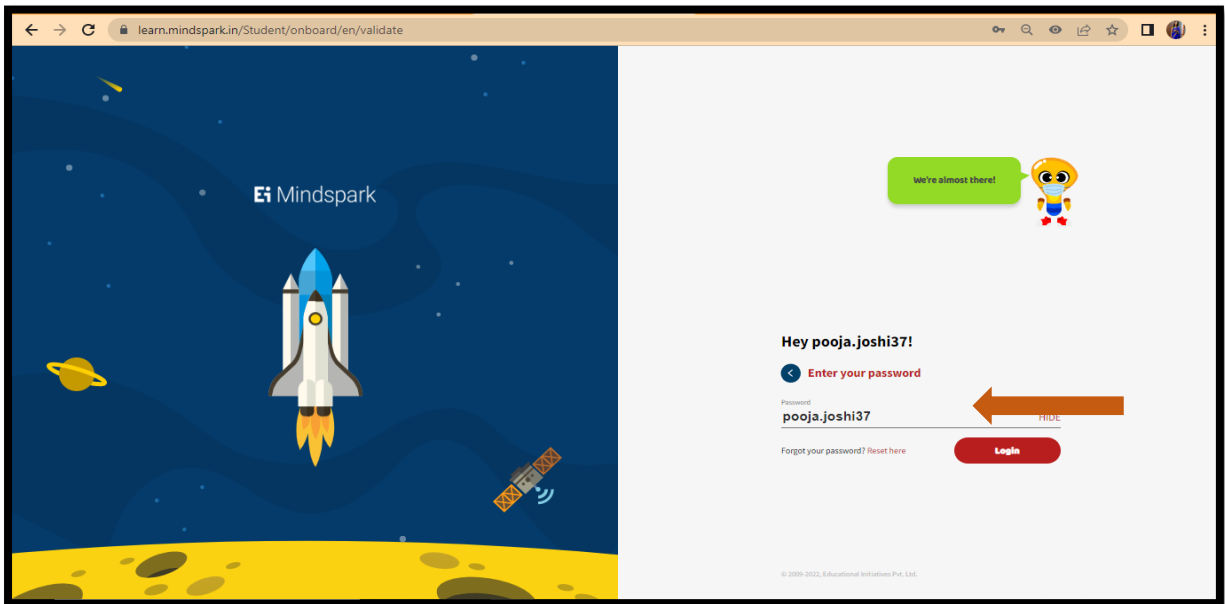

MINDSPARK MATHS- LOGIN GUIDE

1. Use google browser and login with the

URL learn.mindspark.in

Do not click from here. Type the URL in the browser and click 'Enter'.

2. You will be led into the Mindspark login page. Enter the username provided by the school

3. Next enter the password. For first time login, password is the same as the username

4. Create a new password and re-enter the same

5. You have logged into the Mindspark Home page.
Click on the TOPICS tab